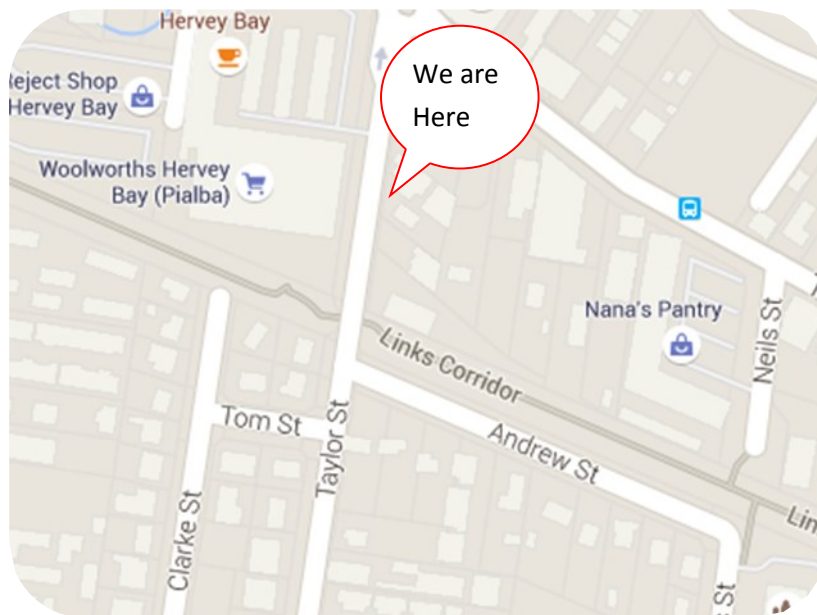

National RTO Number 0104

HERVEY BAY (Pialba) SEE Training Site

Skills for Education and Employment (SEE)

Career Employment Australia Ltd is located at:

Unit 5/26-28 Taylor Street, Pialba, Hervey Bay

(Down the driveway, opposite the entrance to the Woolworths car park)

It is a single storey building, wheelchair accessible

BUS: Kan-go bus lines travel along Torquay Road near Taylor Street.

An Australian Government Initiative