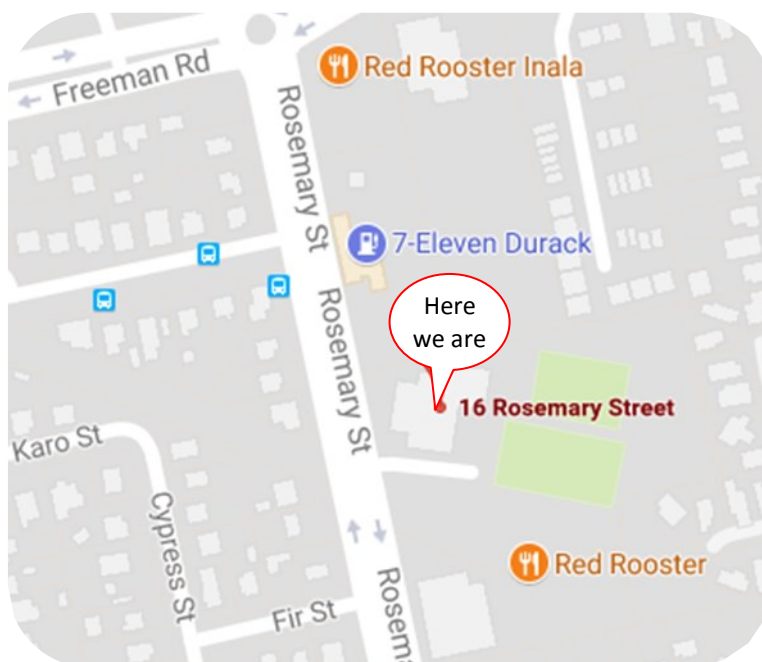

National RTO Number 0104

### 16 Rosemary Street, INALA QLD

(down the street from Red Rooster and next to 7-Eleven)