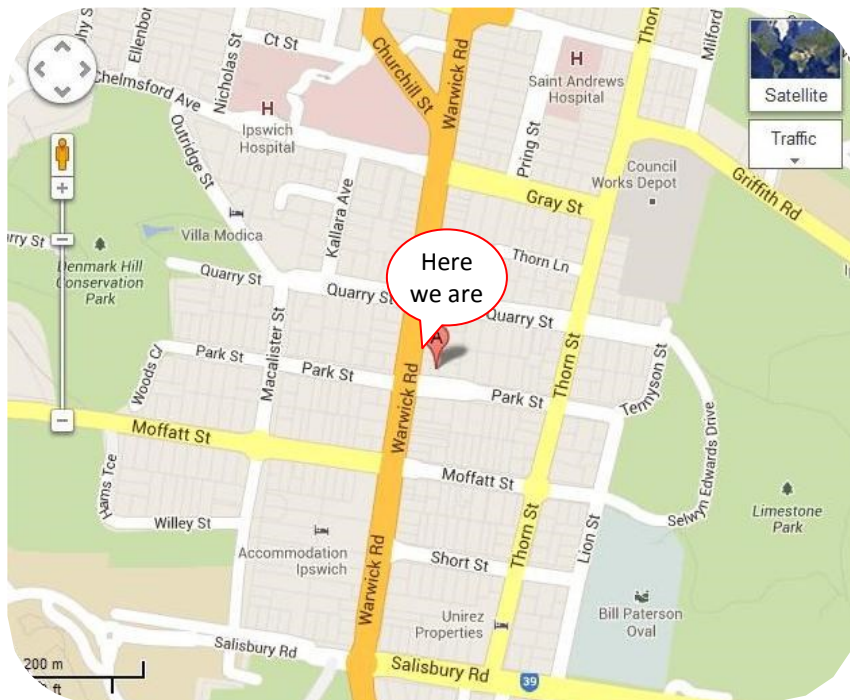

National RTO Number 0104

IPSWICH Training Site

Skills for Education and Employment

Career Employment Australia Ltd is located at:

21 Park Street, IPSWICH QLD 4305

(corner of Park Street & Warwick Road)

Pre-Training Appointment Details:

- From Bell Street Interchange, routes 515, 503 & 509 stop on Warwick Rd at Park St (approx. 7 mins)

- Location is approx. 1.3kms from Bell Street Interchange, or 60m from bus stop on Warwick Rd at Park St