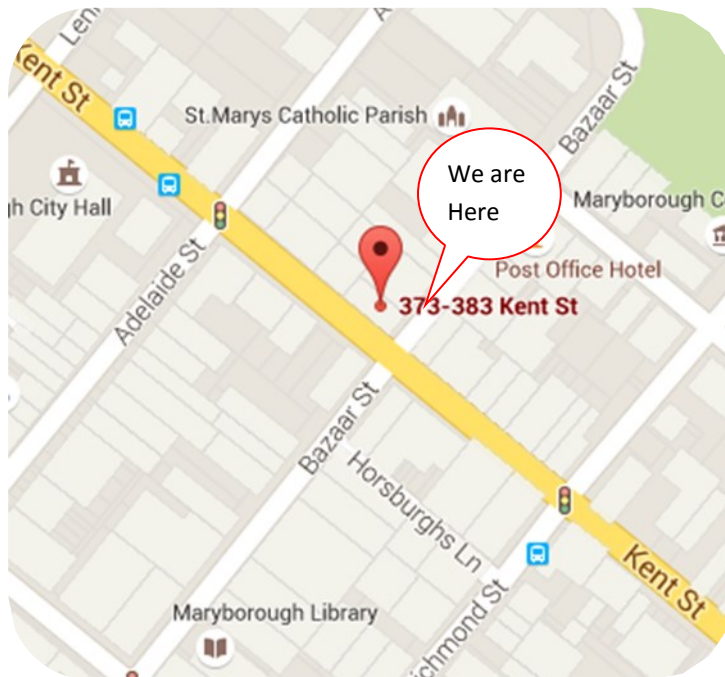

National RTO Number 0104

# MARYBOROUGH SEE Training Site

## Skills for Education and Employment (SEE)

Career Employment Australia Ltd at:

**Suite 15/373 Kent Street, Maryborough**

(Corner Bazaar and Kent Street. Entrance in Bazaar Street between VIP Realty and Epic Assist, on first floor)

**BUS:** Bus stop at Richmond Street near Kent Street and Kent Street near Adelaide Street.

An Australian Government Initiative