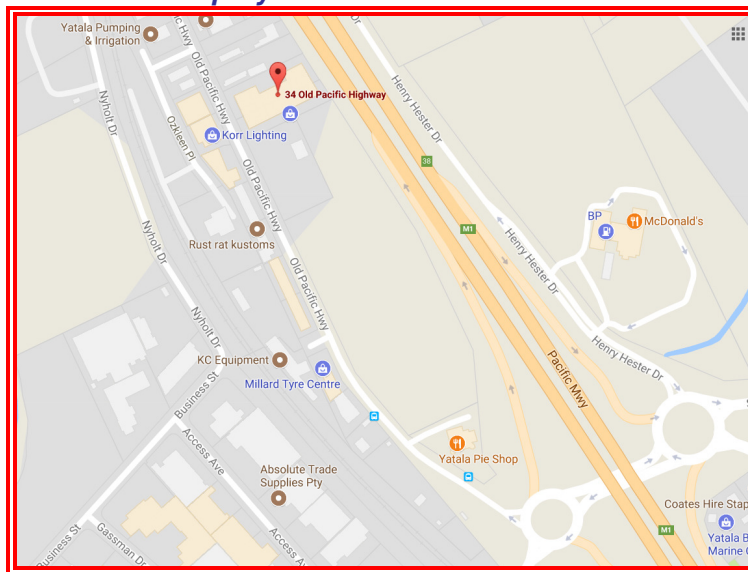

ADDRESS

Career Employment Australia Ltd is located at:

Yatala Centre, Unit 1, 34 Old Pacific Highway, YATALA
(just up the road from the Yatala Pie Shop)

BUILDING

It is a double storey building. Enter via glass door at the front. Parking is available on the street only.

TRANSPORT OPTIONS

RAIL: Beenleigh Railway Station

then via bus

BUS: Translink Bus Service Routes 728 & 729 travel along Old Pacific Highway and stops near Ozkleen place.